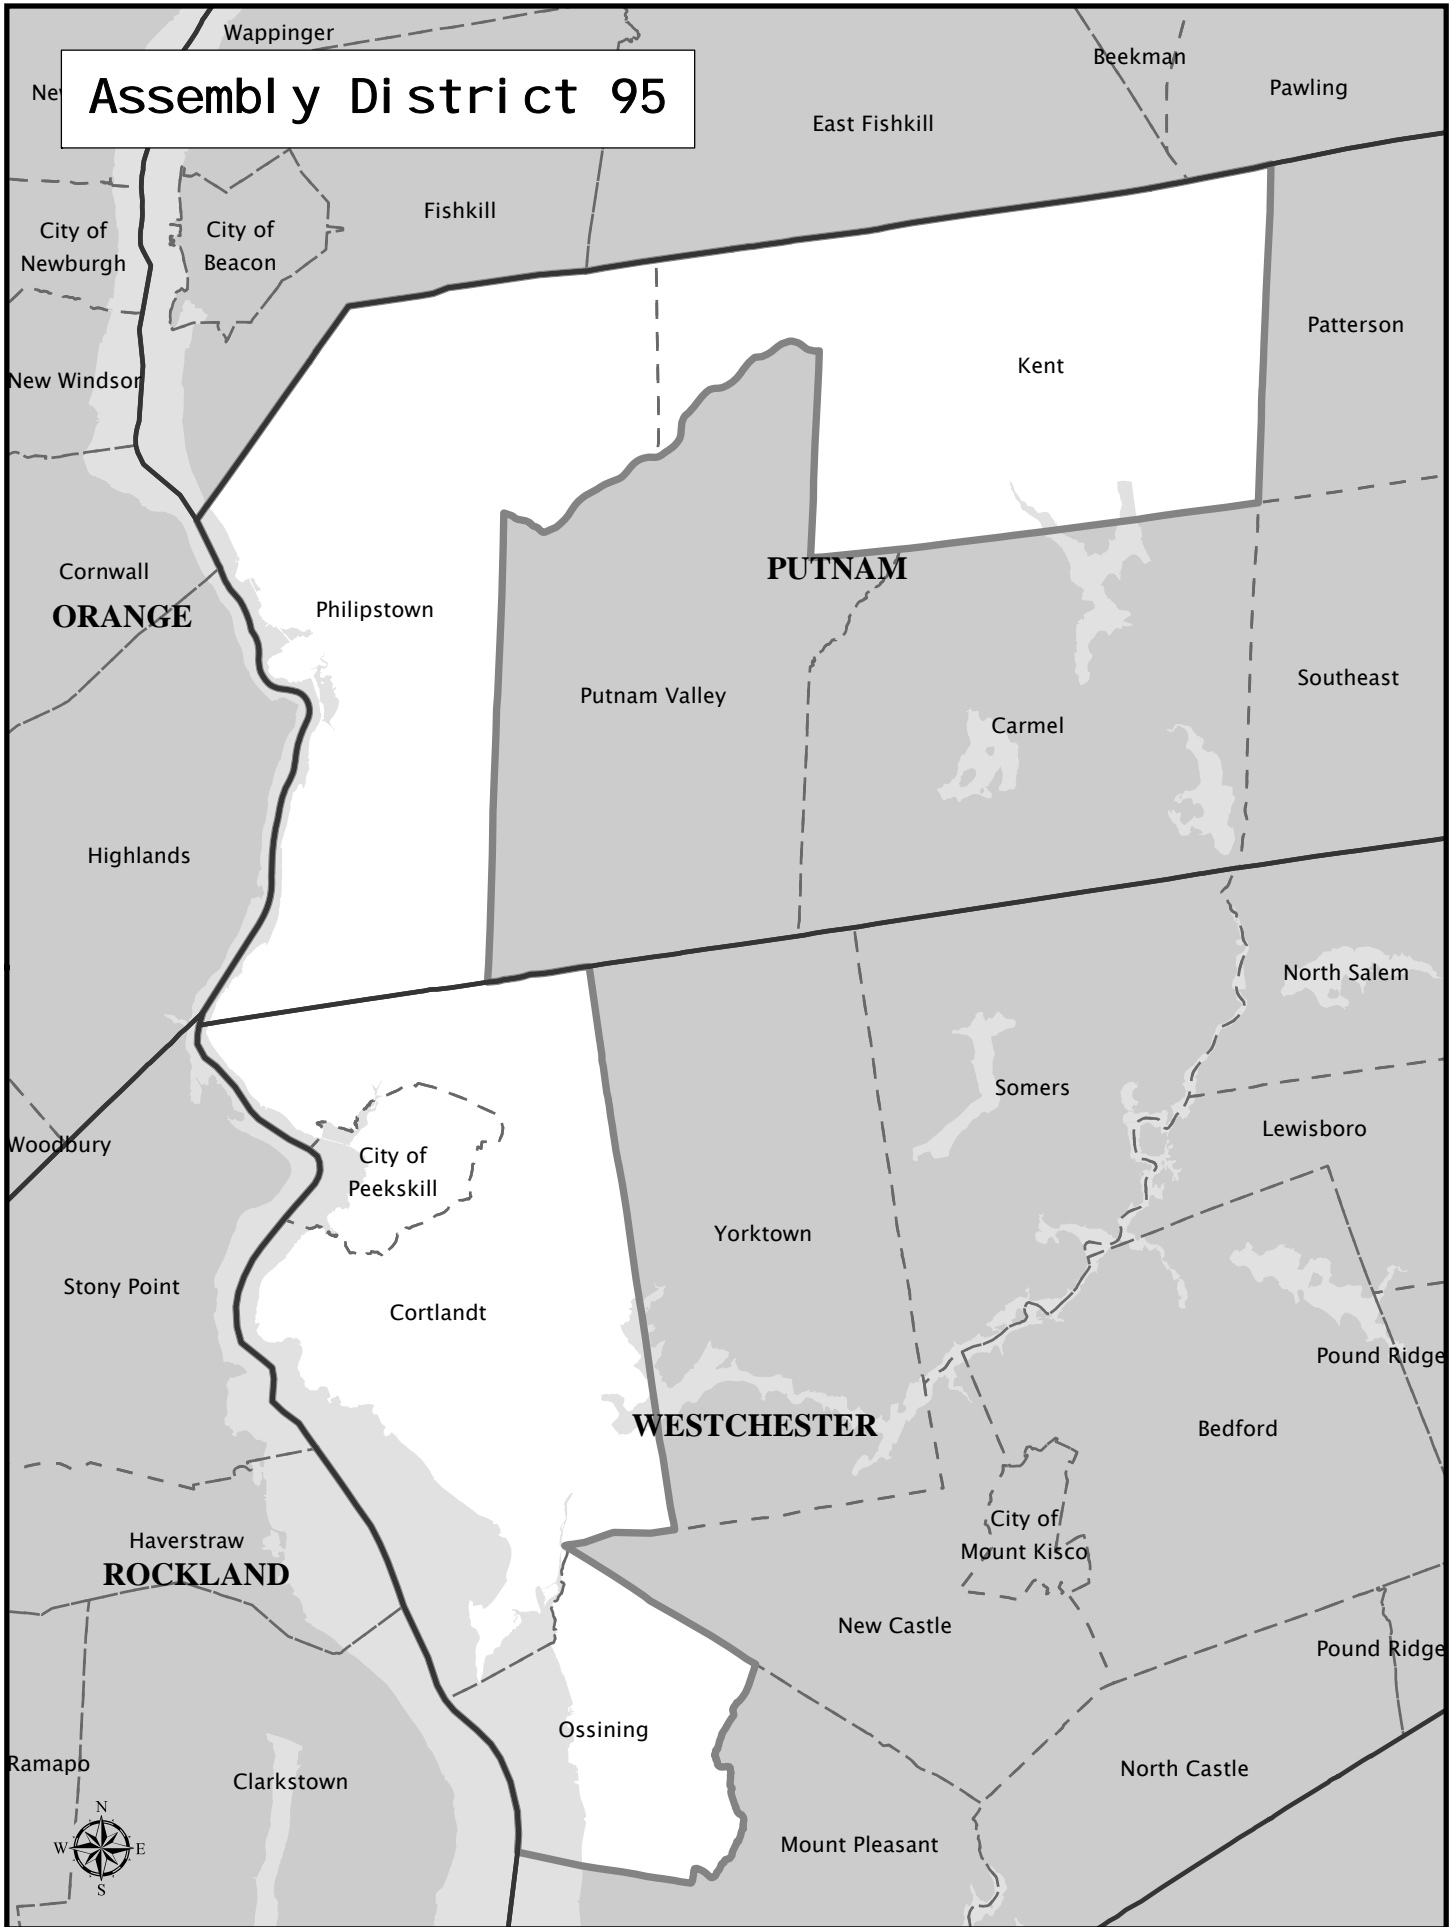

Assembly District 95

Assembly District 95

Adjusted Total Population : 124,443
Deviation : -4,646
Deviation Percentage : -3.60

	NH White	NH Black	Hispanic	NH Asian	NH Amlnd	NH Hwn	NH Multi	NH Other	Unknown
Total	79,192	10,918	27,443	4,365	135	28	2,048	326	-12
% of Total	63.64	8.77	22.05	3.51	0.11	0.02	1.65	0.26	-0.01
Total 18+	63,382	8,276	19,353	3,344	102	20	975	169	-12
% of 18+	66.29	8.66	20.24	3.50	0.11	0.02	1.02	0.18	-0.01

Department Of Justice									
	NH White	NH Black	Hispanic	NH Asian	NH Amlnd	NH Hwn	NH Multi	NH Other	Unknown
Total	79,192	11,595	27,443	4,919	362	43	462	439	-12
% of Total	63.64	9.32	22.05	3.95	0.29	0.03	0.37	0.35	-0.01
Total 18+	63,382	8,519	19,353	3,520	267	33	306	241	-12
% of 18+	66.29	8.91	20.24	3.68	0.28	0.03	0.32	0.25	-0.01