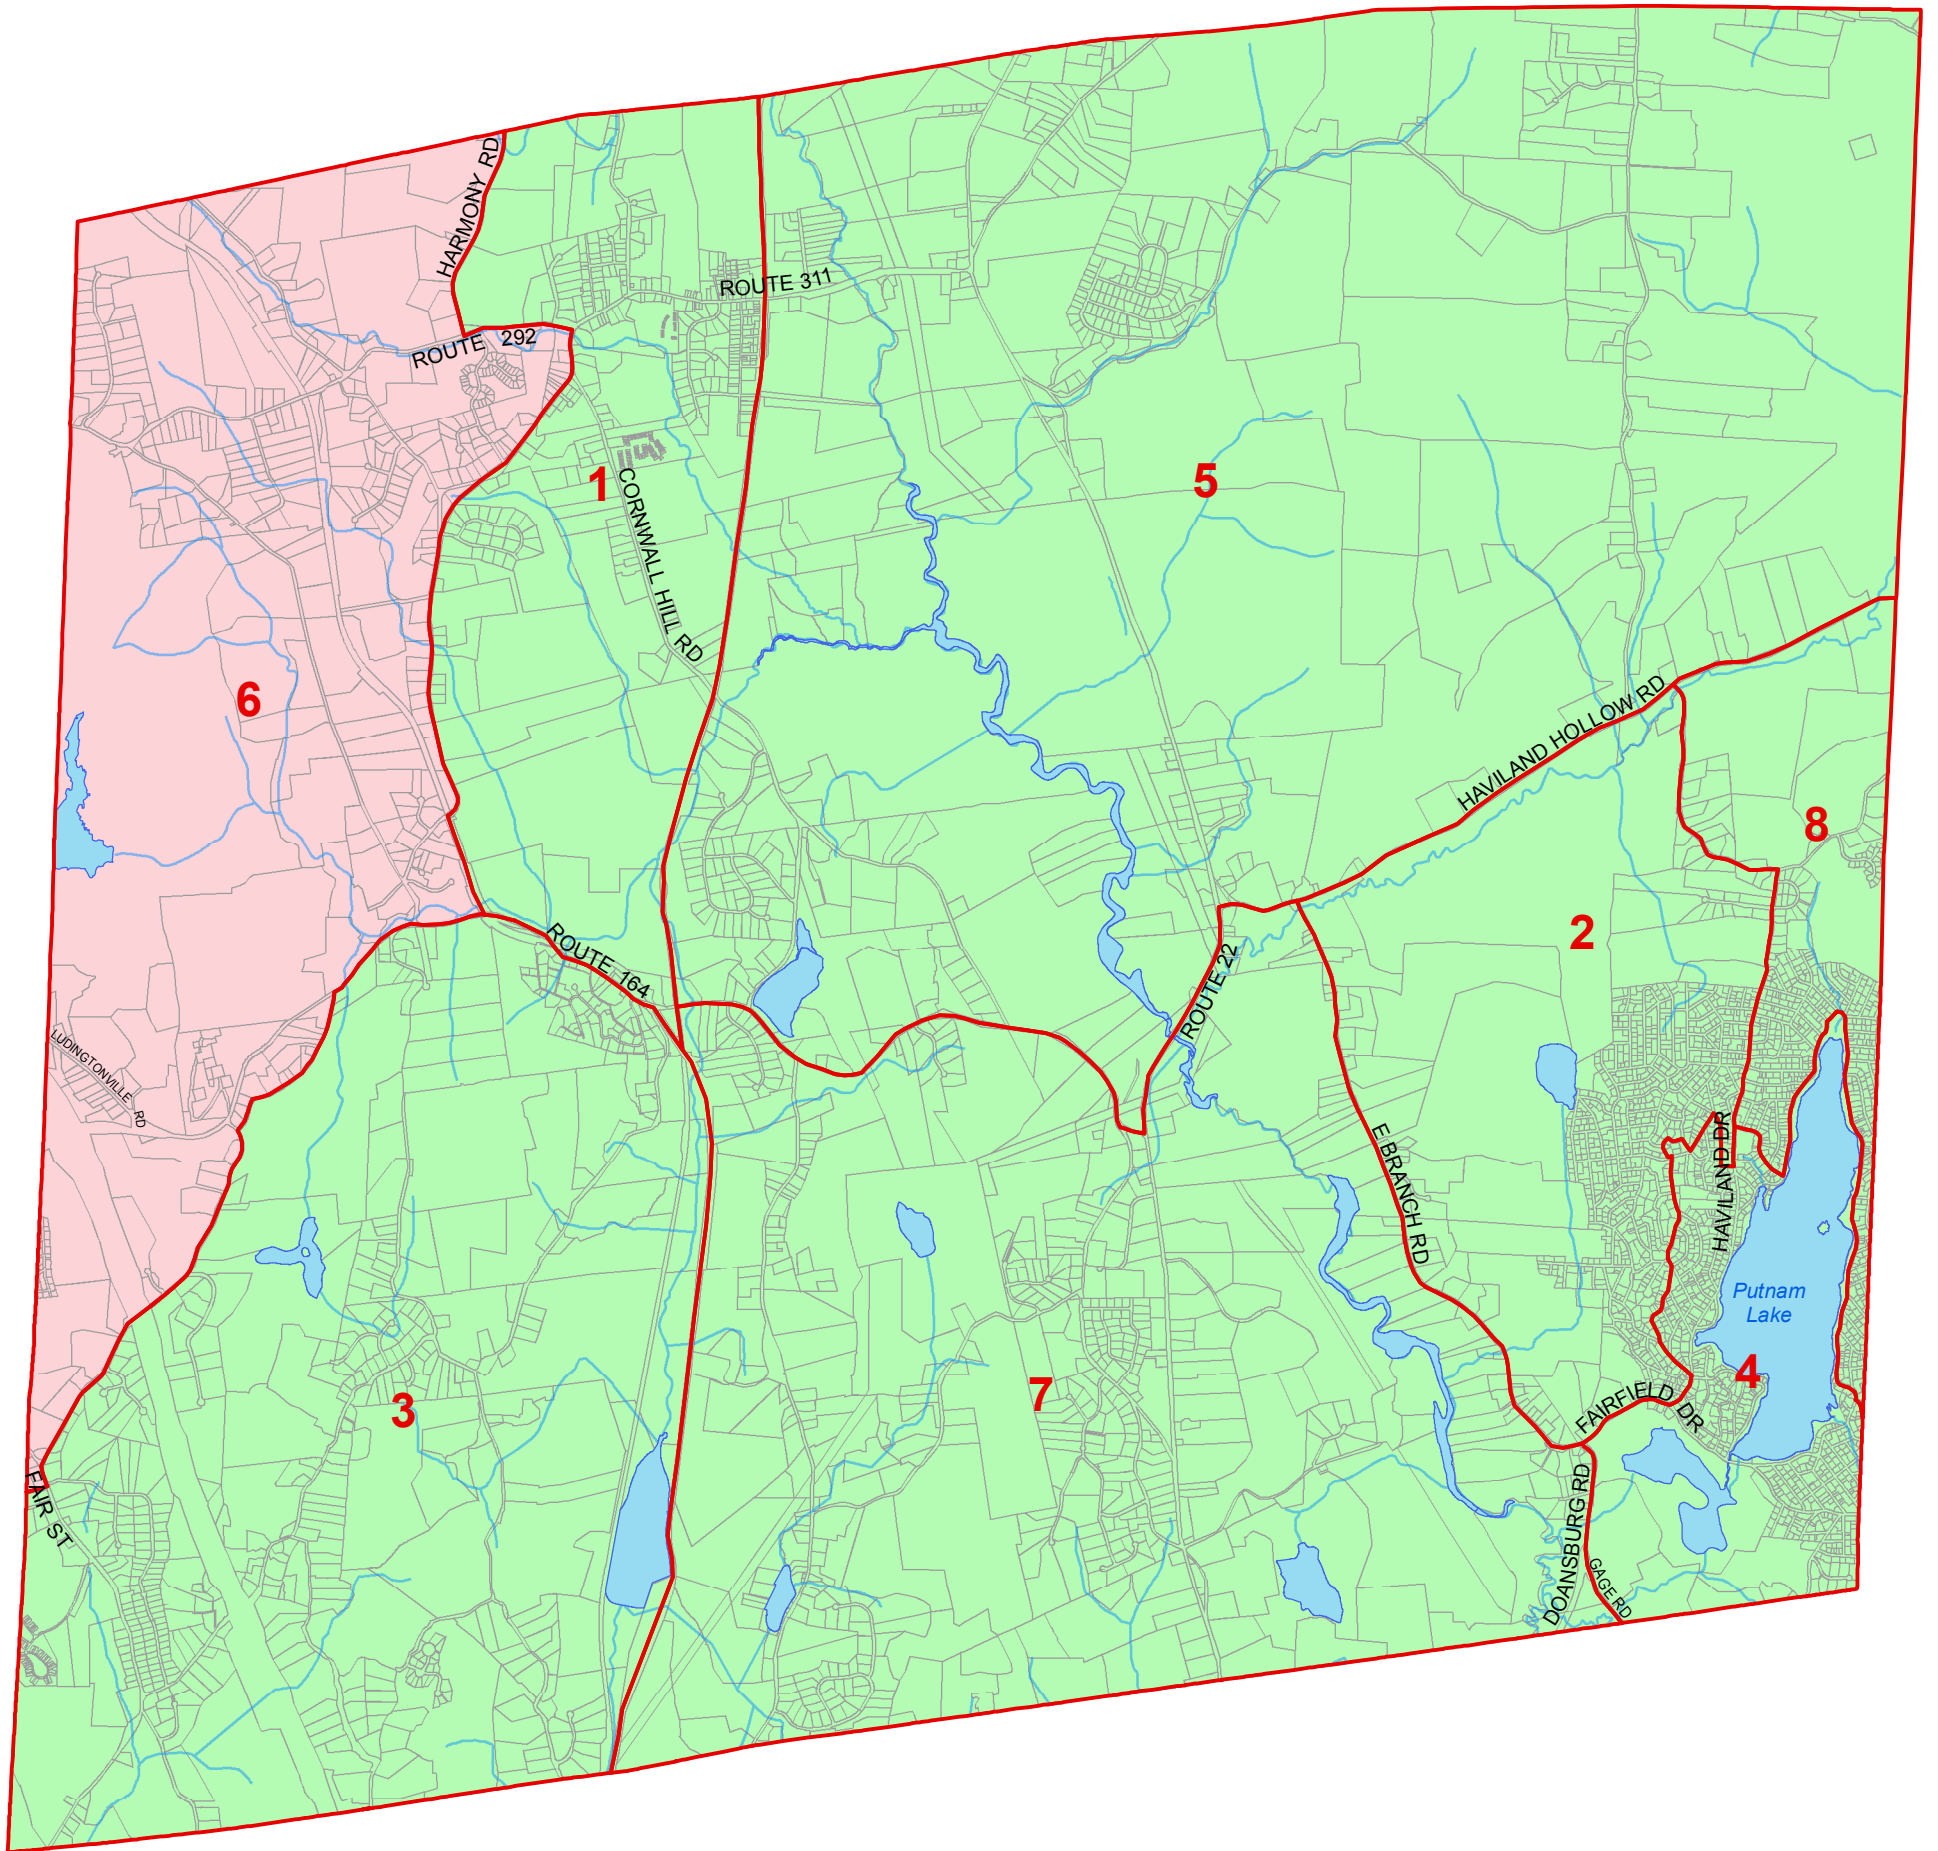

Town of Patterson Election Districts

Legend	
	Town Election Districts
	Legislative District 3
	Legislative District 4
	Parcels
	Waterbodies
	Streams

Map by: Putnam County Dept. of Information Technology - GIS
Prepared by: AMO - July 2012 - Scale 1:40,000
Districts\Election-2010\Patter-Final-11x17
www.putnamcountyny.com