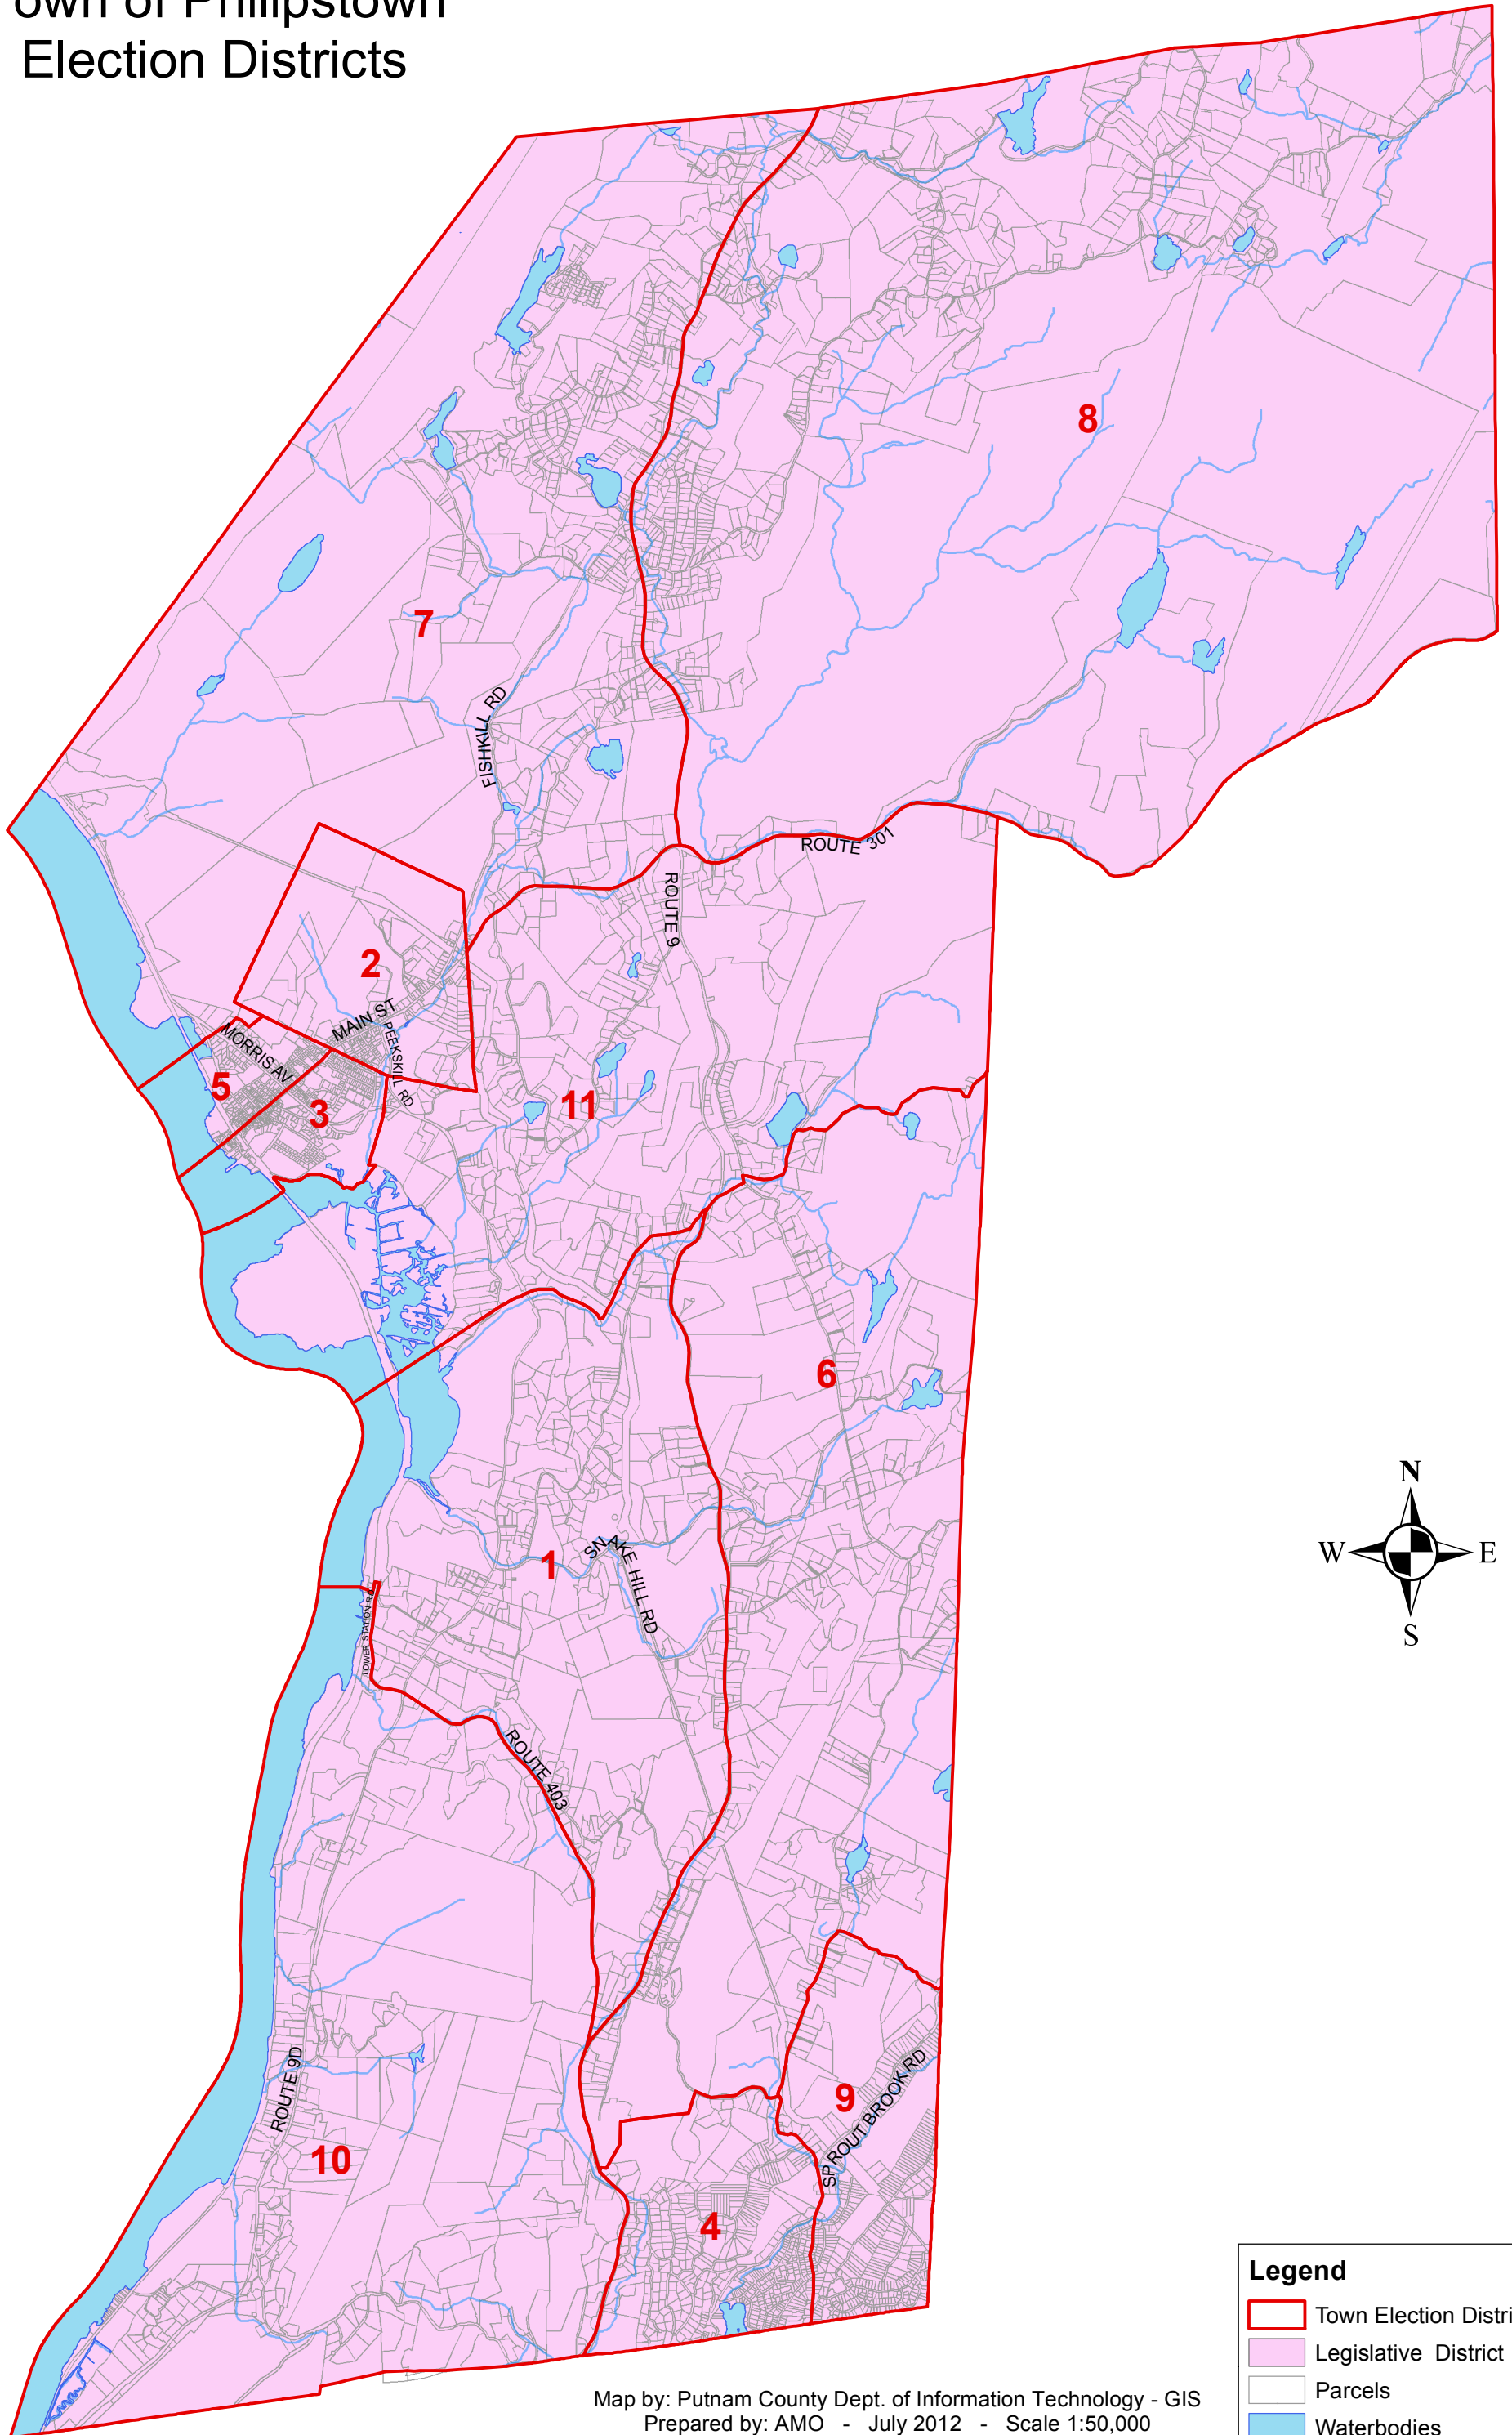

# Town of Philipstown Election Districts

Map by: Putnam County Dept. of Information Technology - GIS  
Prepared by: AMO - July 2012 - Scale 1:50,000  
Districts\Election-2010\Philipstown-Final-11x17  
www.putnamcountyny.com

**Legend**

- Town Election Districts
- Legislative District 1
- Parcels
- Waterbodies
- Streams