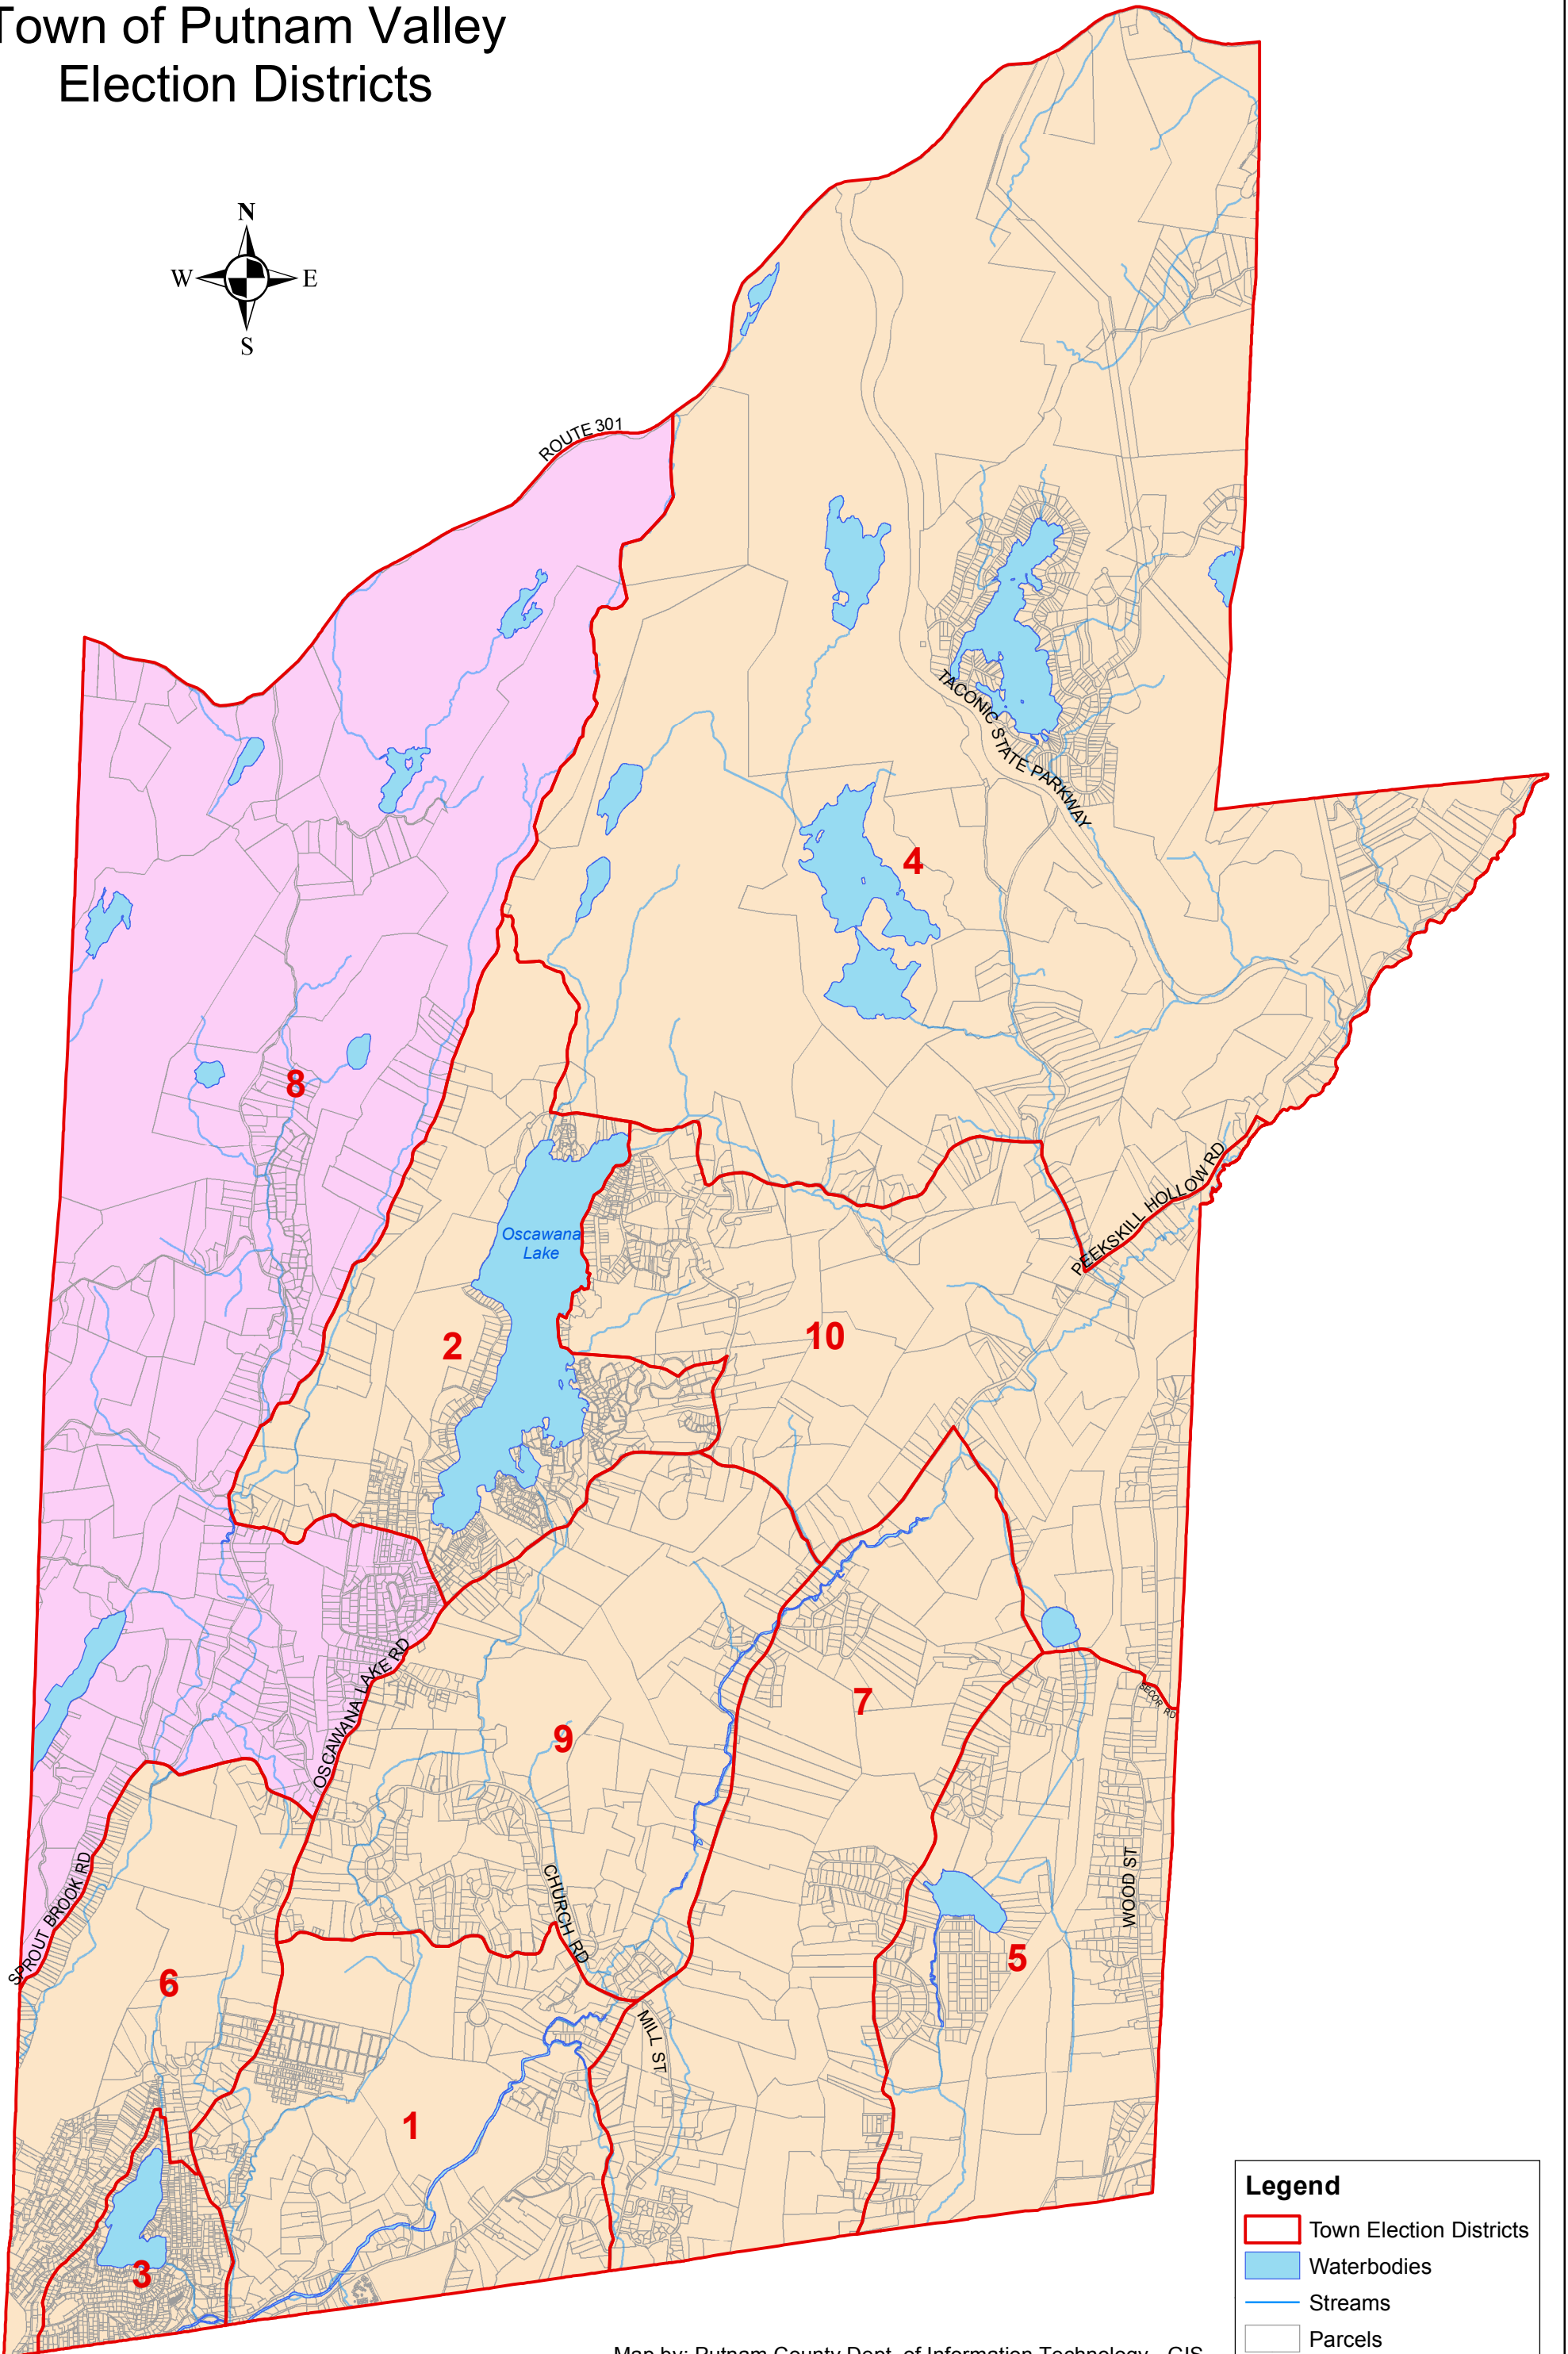

# Town of Putnam Valley Election Districts

**Legend**

- Town Election Districts
- Waterbodies
- Streams
- Parcels
- Legislative District 1
- Legislative District 2

Map by: Putnam County Dept. of Information Technology - GIS  
Prepared by: AMO - July 2012 - Scale 1:42,000  
Districts\Election-2010\PutVal-Final-11x17  
[www.putnamcountyny.com](http://www.putnamcountyny.com)